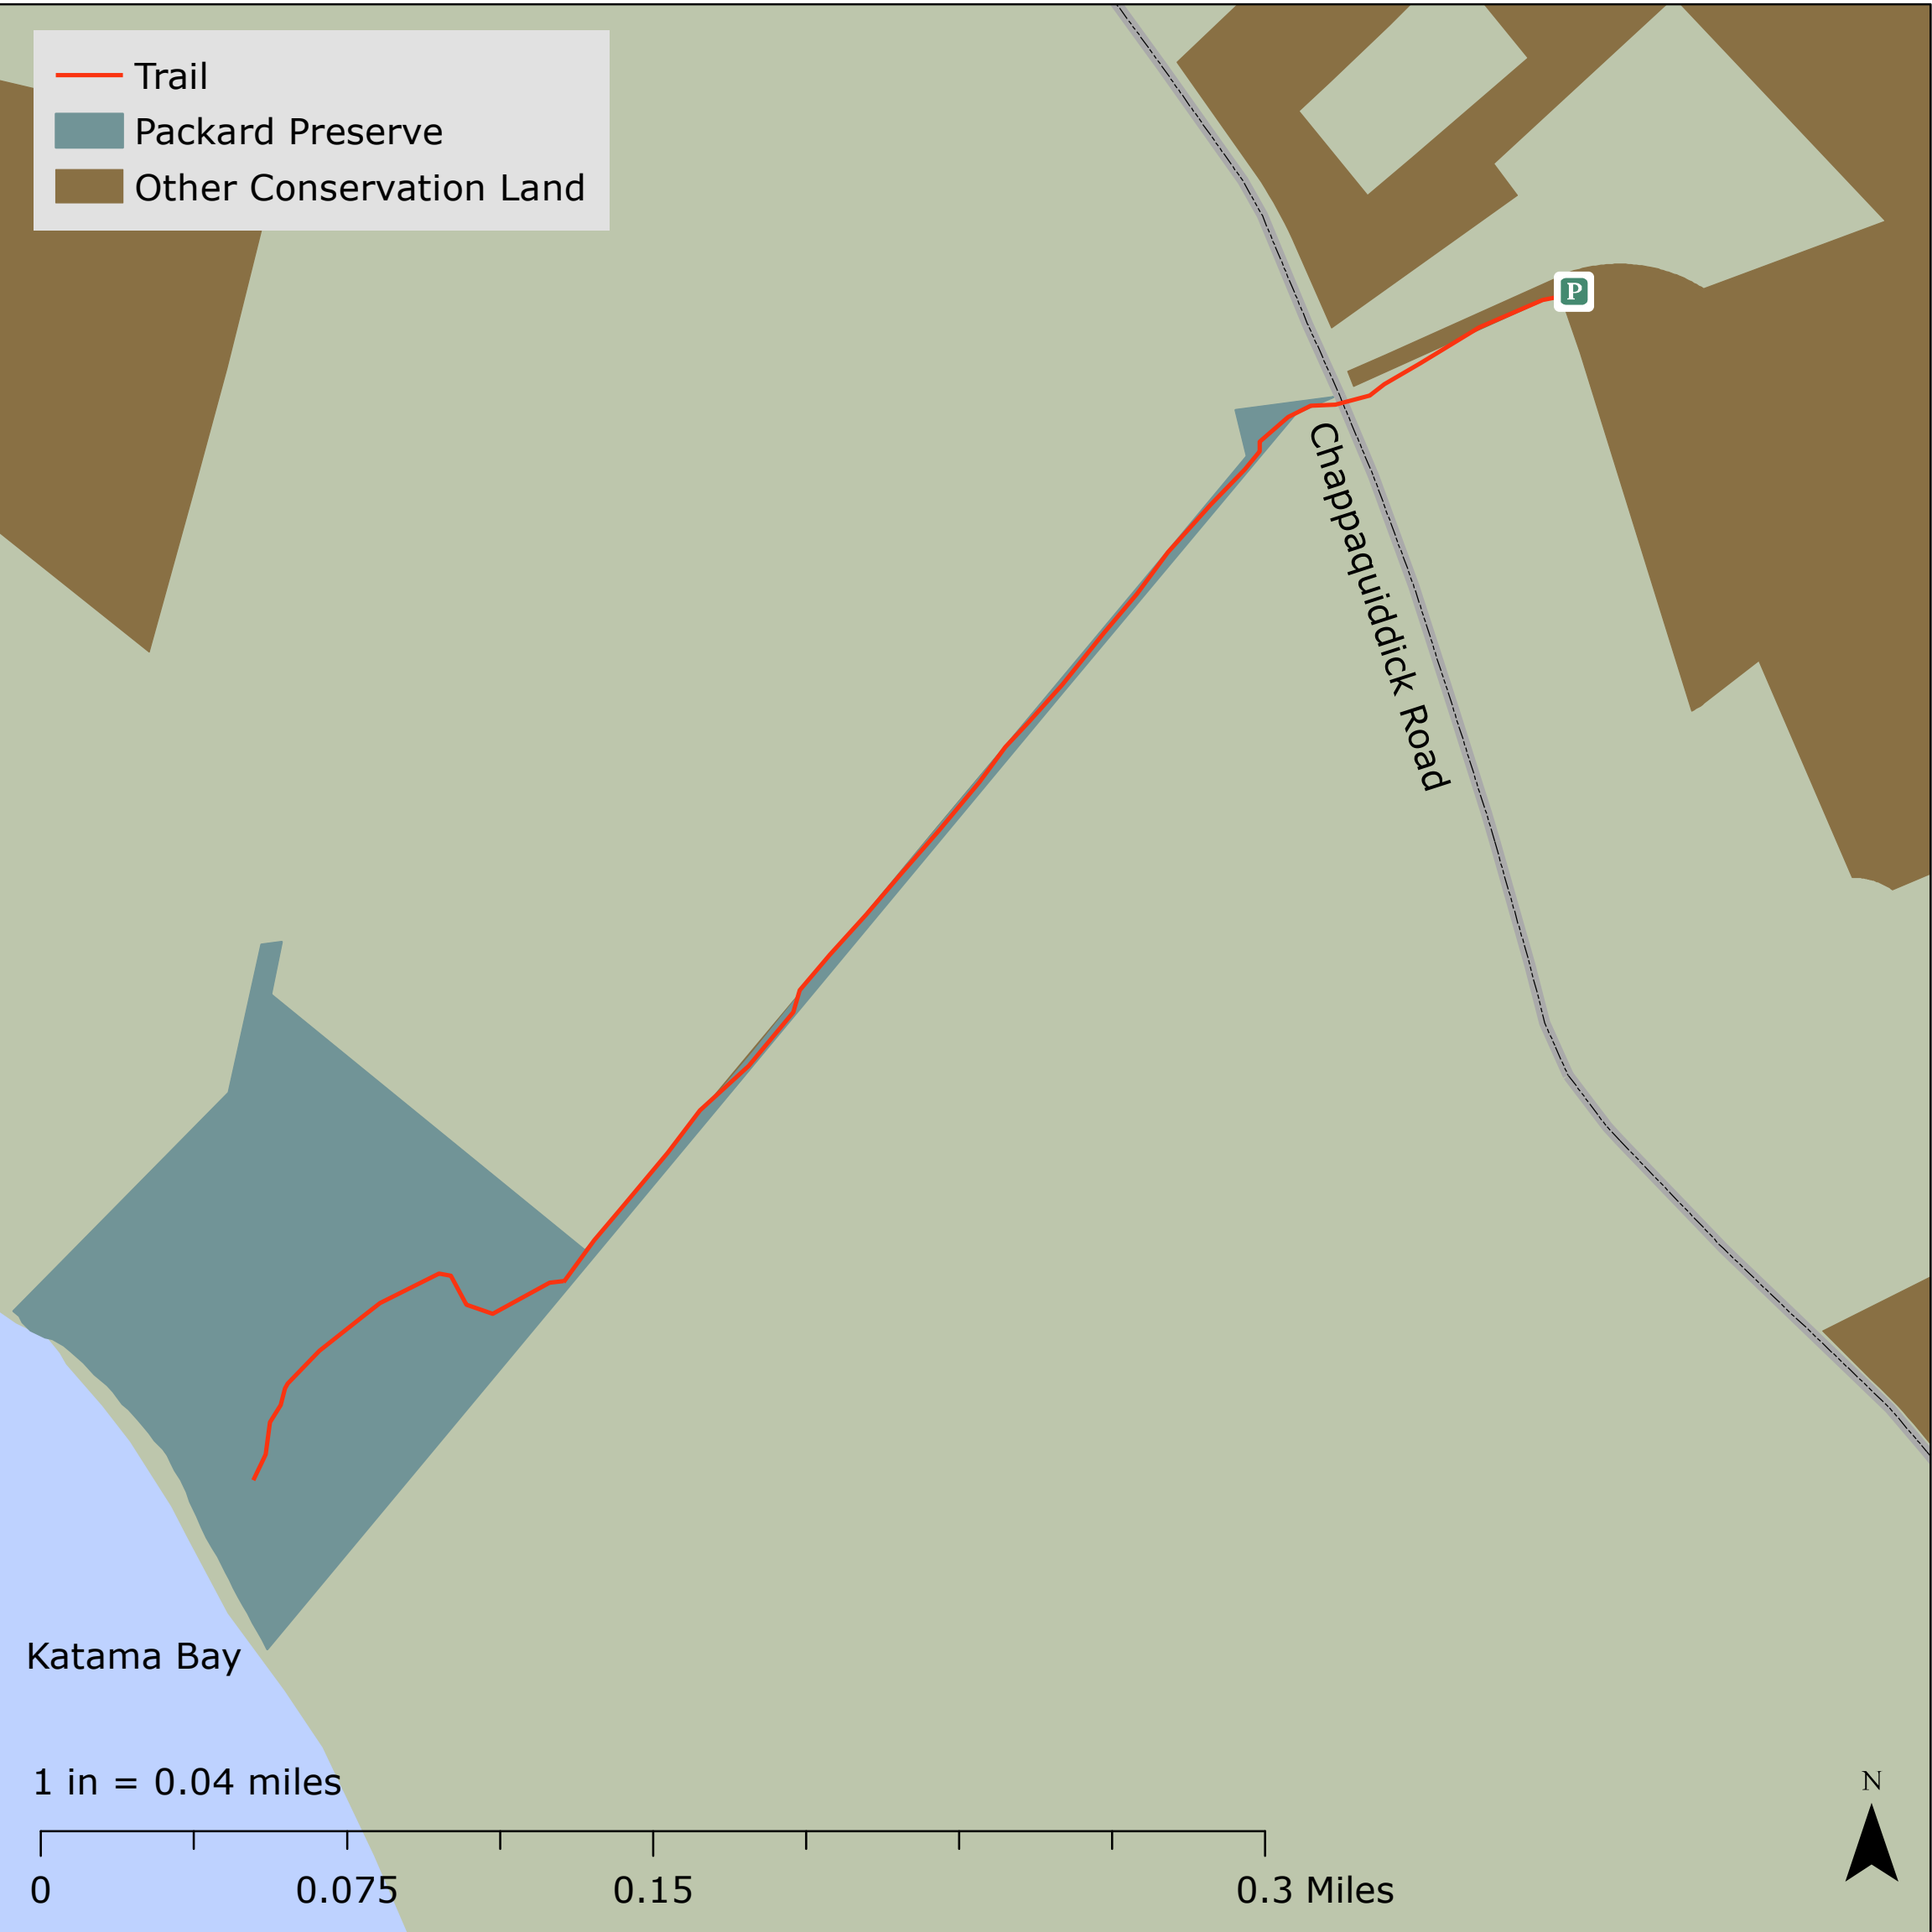

Trail  
Packard Preserve  
Other Conservation Land

Katama Bay

1 in = 0.04 miles