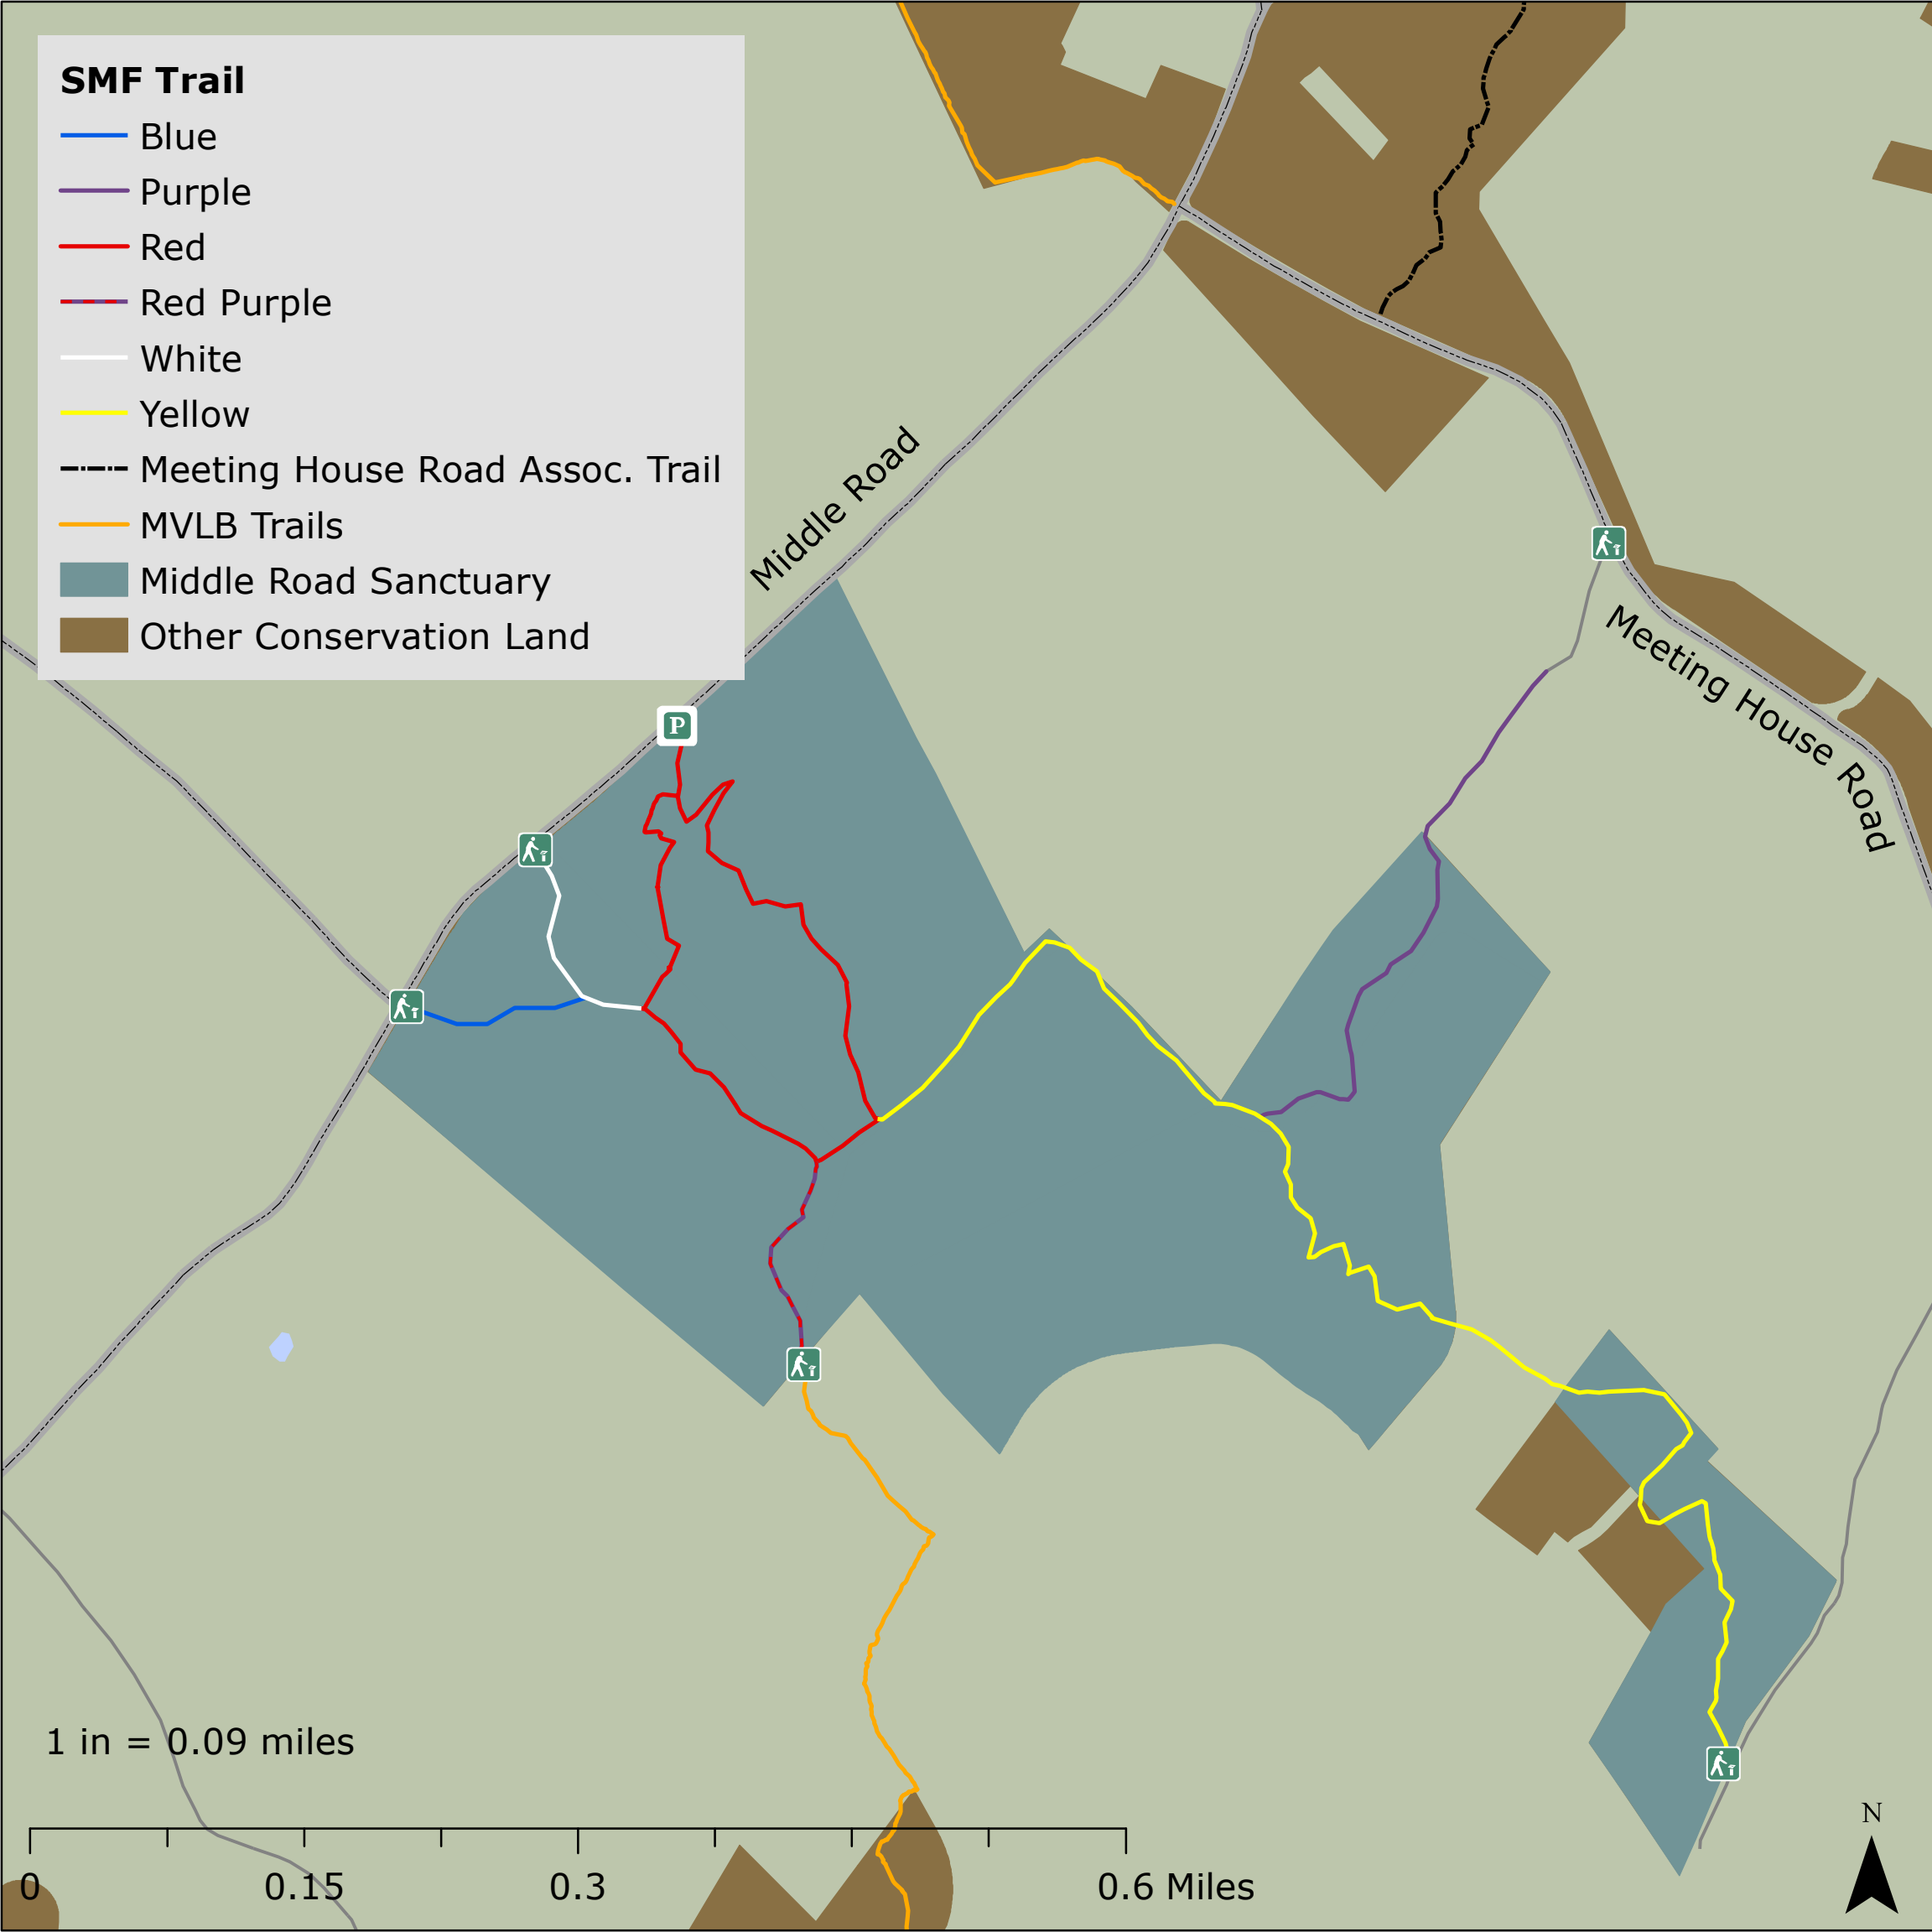

SMF Trail

- Blue
- Purple
- Red
- Red Purple
- White
- Yellow
- Meeting House Road Assoc. Trail
- MVLB Trails
- Middle Road Sanctuary
- Other Conservation Land

1 in = 0.09 miles

0 0.15 0.3 0.6 Miles