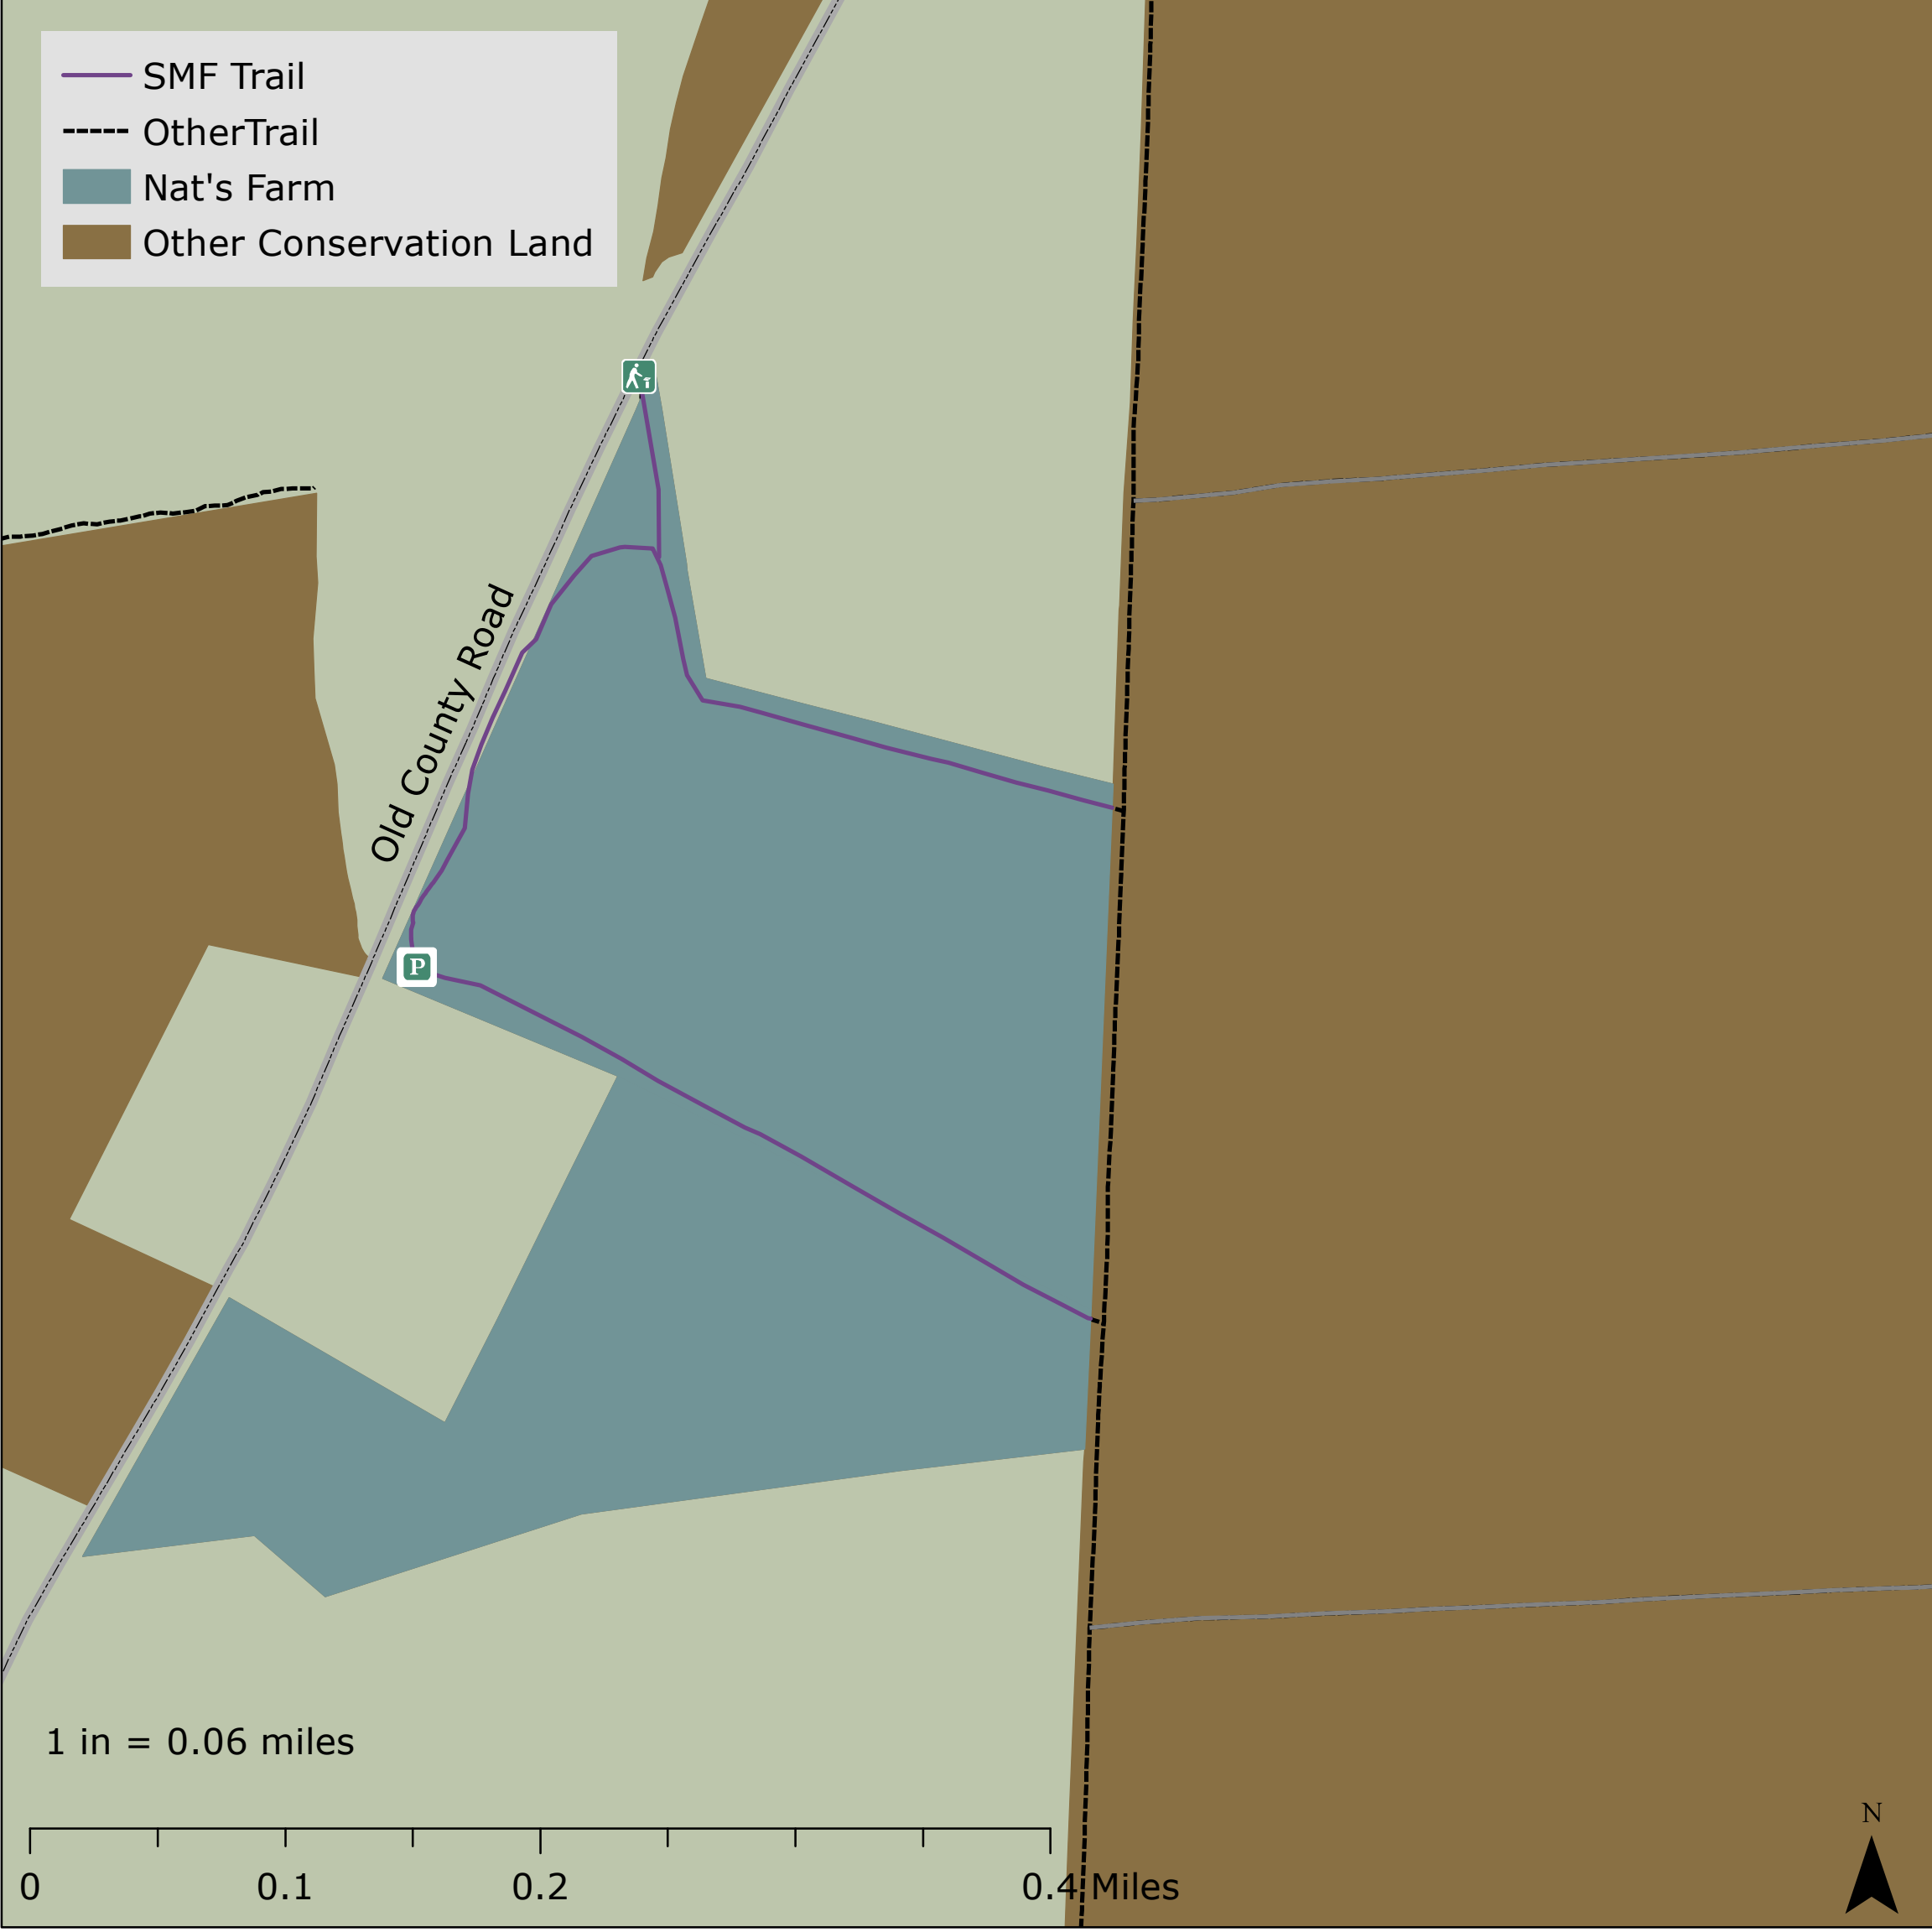

- SMF Trail
- OtherTrail
- Nat's Farm
- Other Conservation Land

Old County Road

P

i

1 in = 0.06 miles

0 0.1 0.2 0.4 Miles