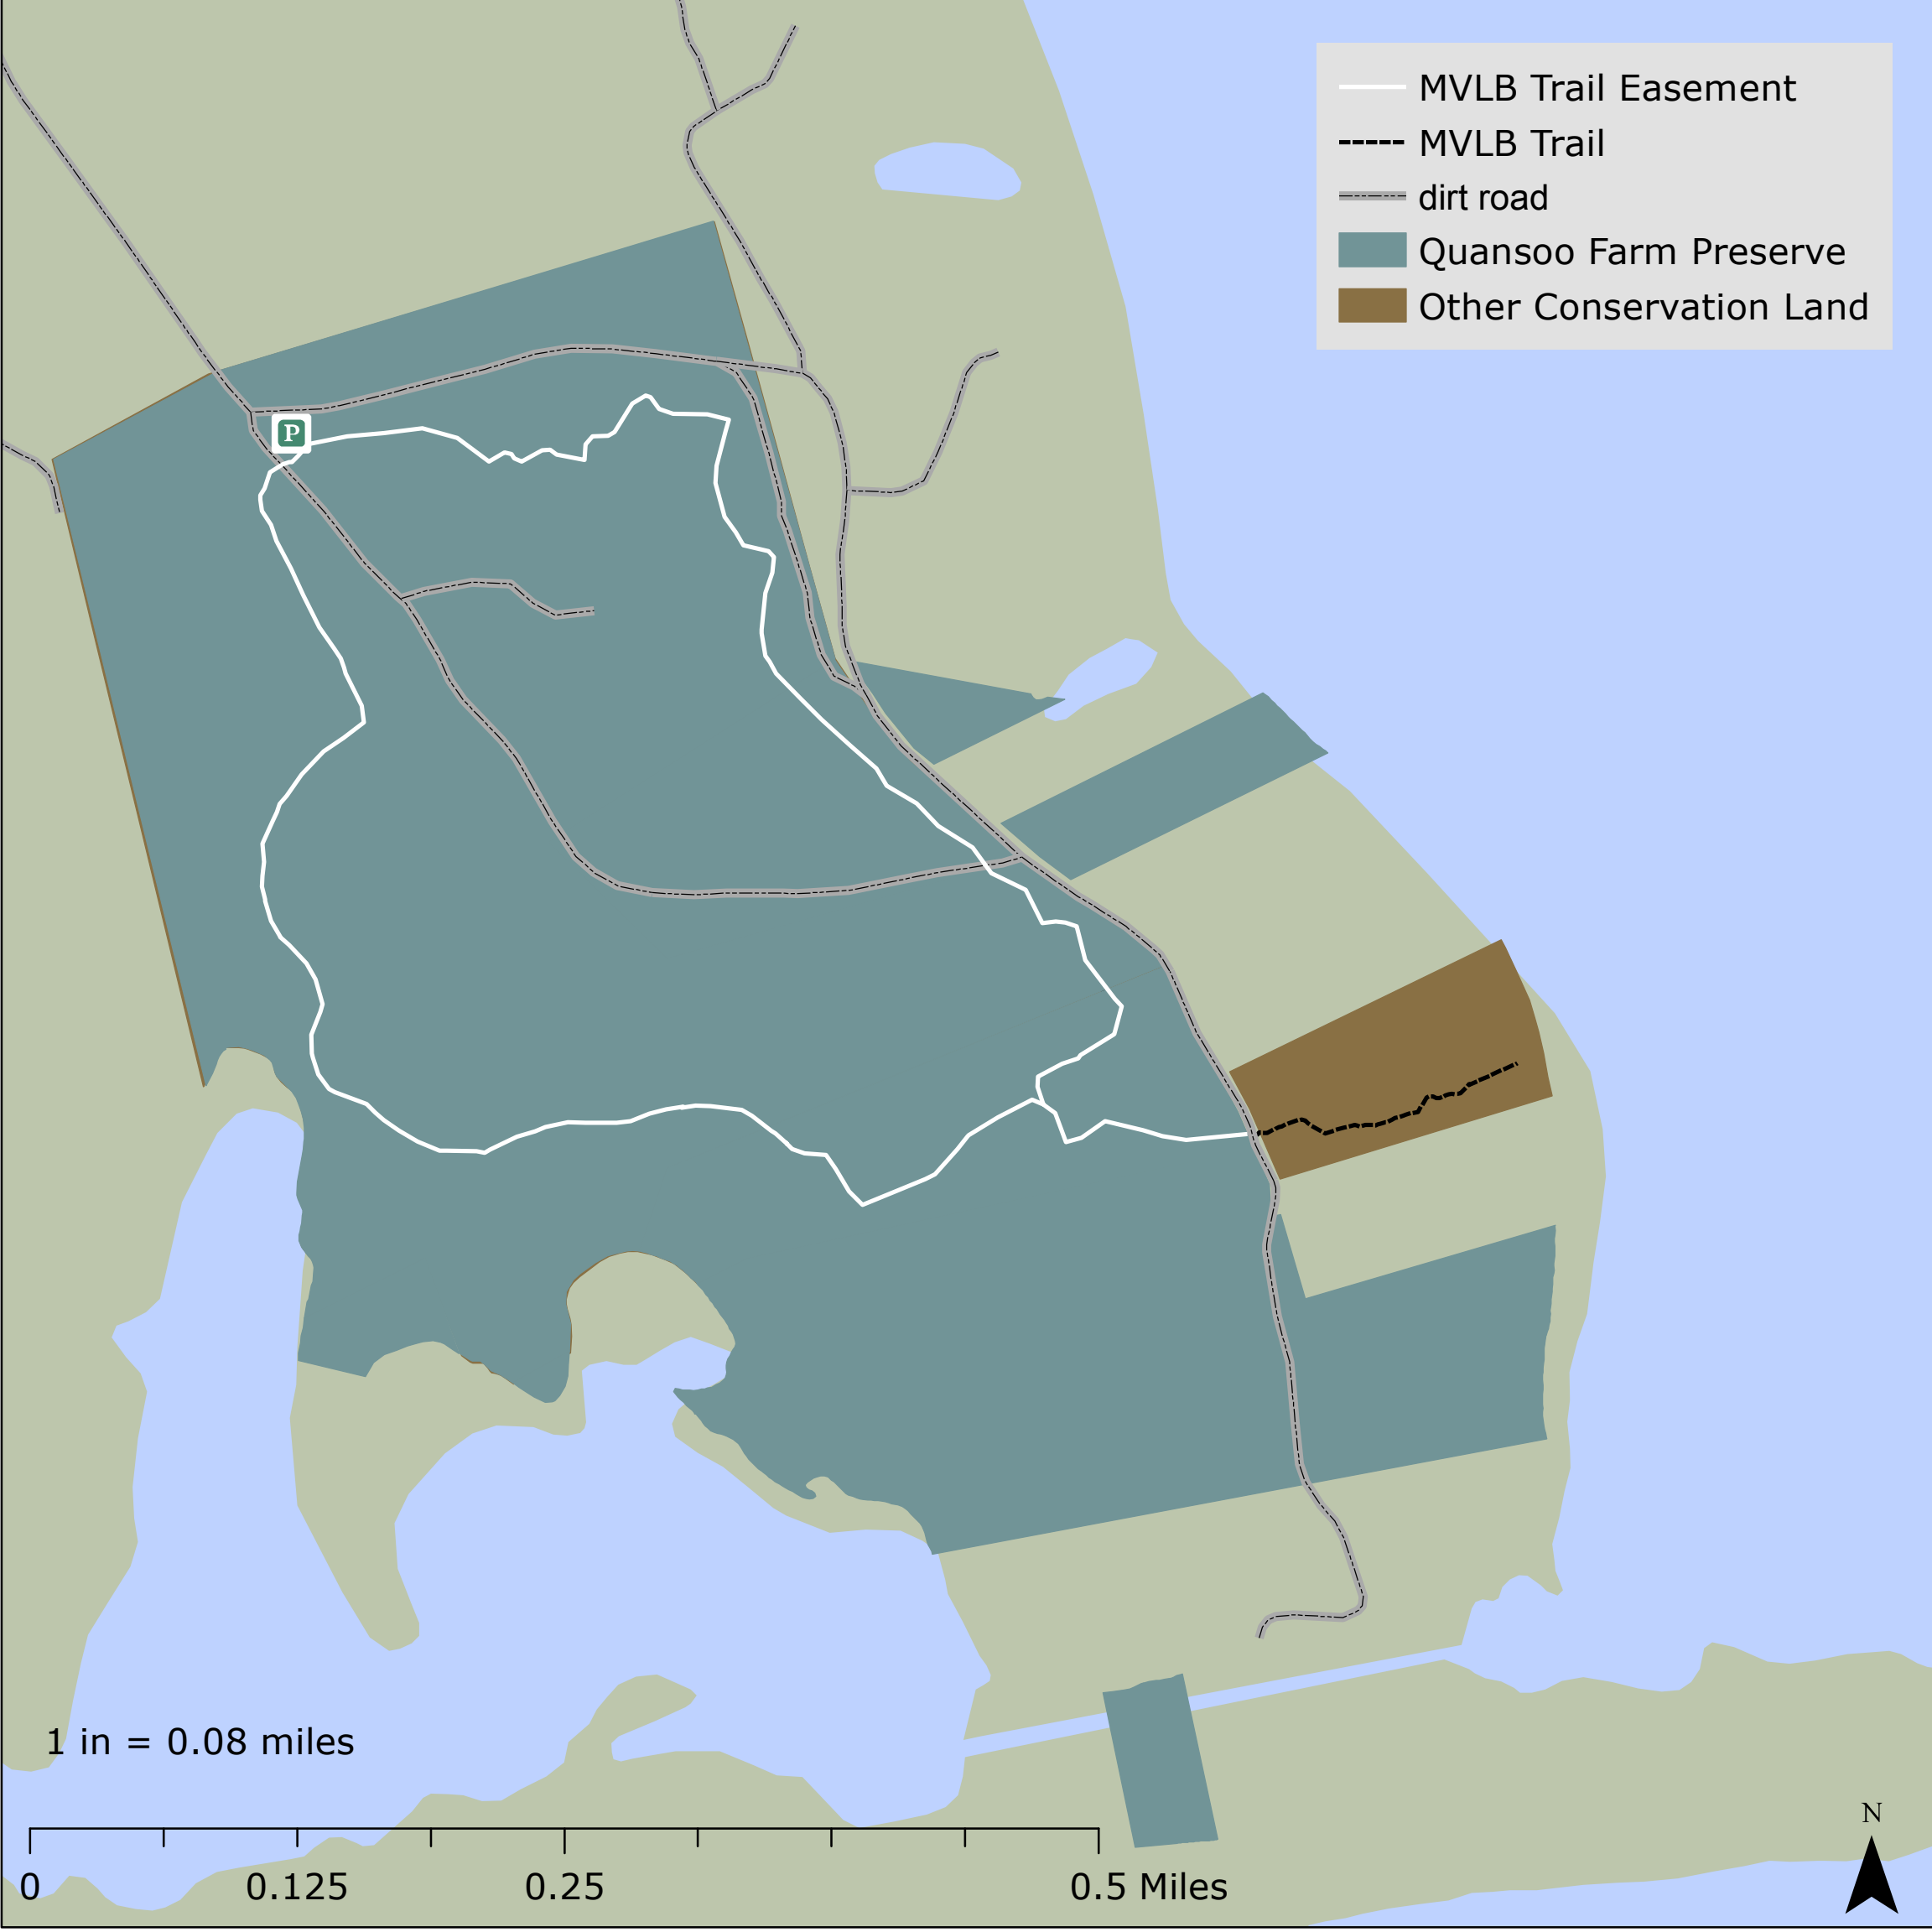

— MVLB Trail Easement  
- - - MVLB Trail  
- · - · dirt road  
■ Quansoo Farm Preserve  
■ Other Conservation Land

1 in = 0.08 miles

0 0.125 0.25 0.5 Miles