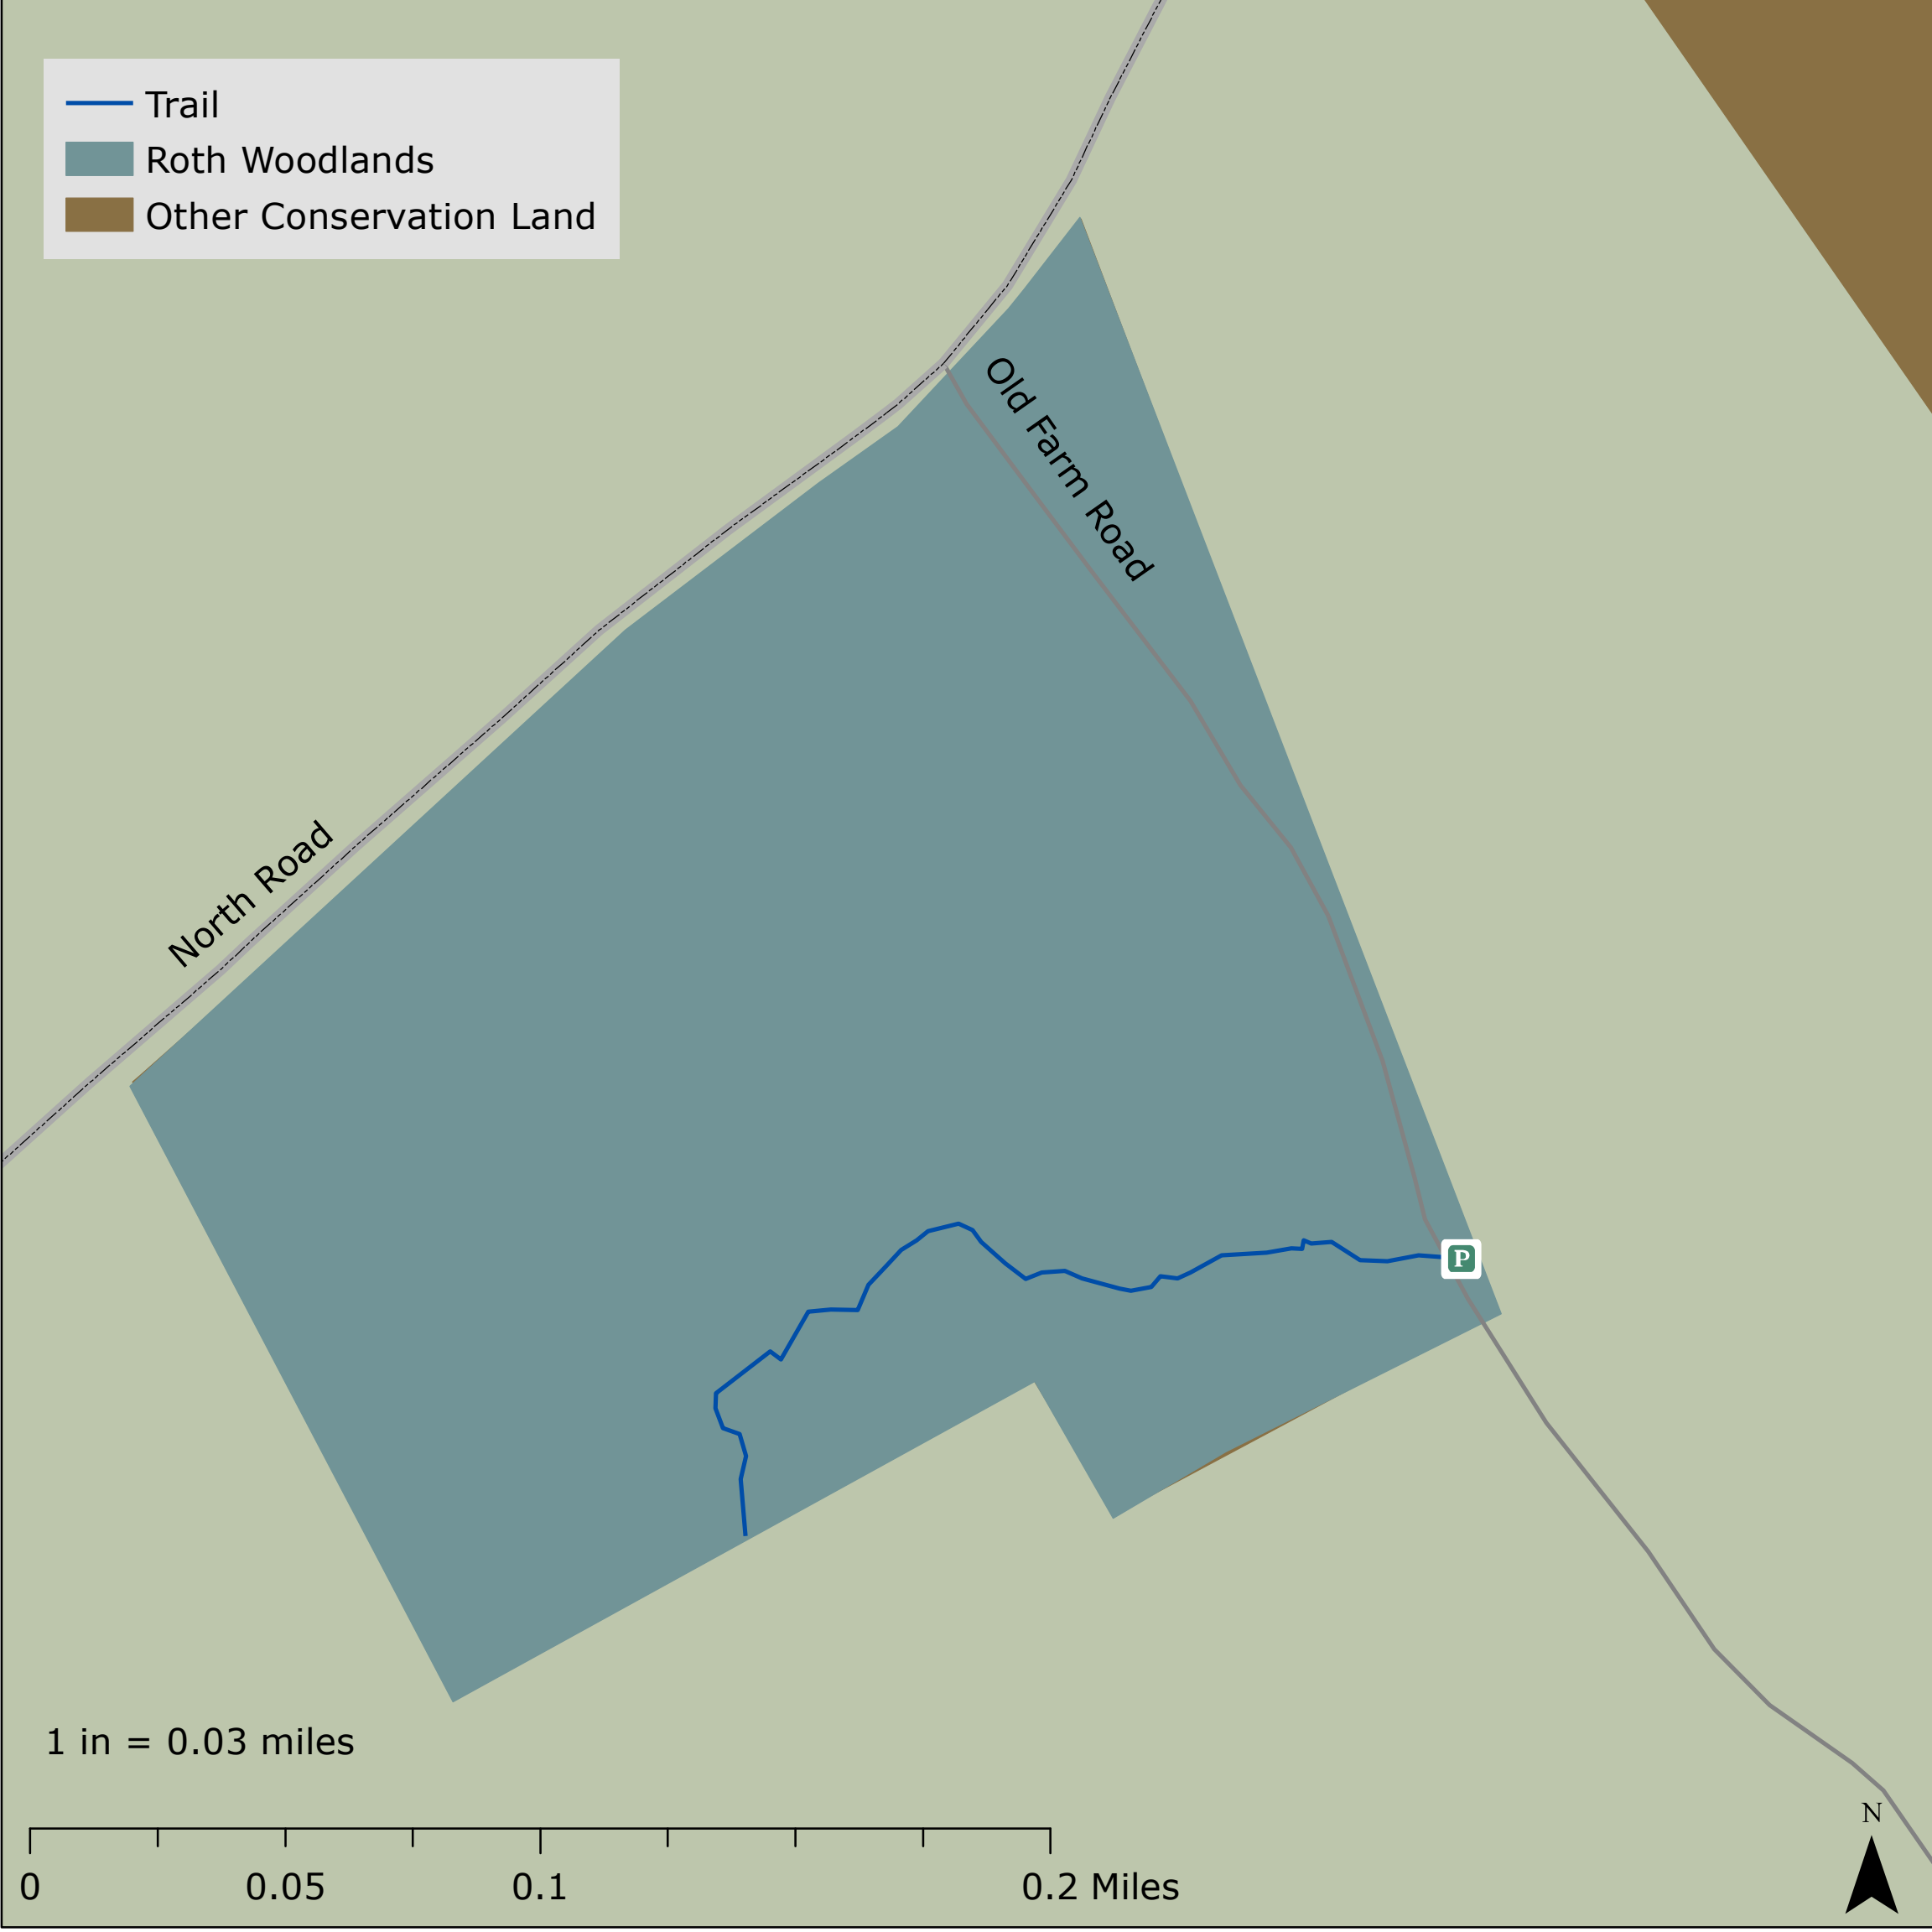

- Trail
- Roth Woodlands
- Other Conservation Land

1 in = 0.03 miles

0 0.05 0.1 0.2 Miles