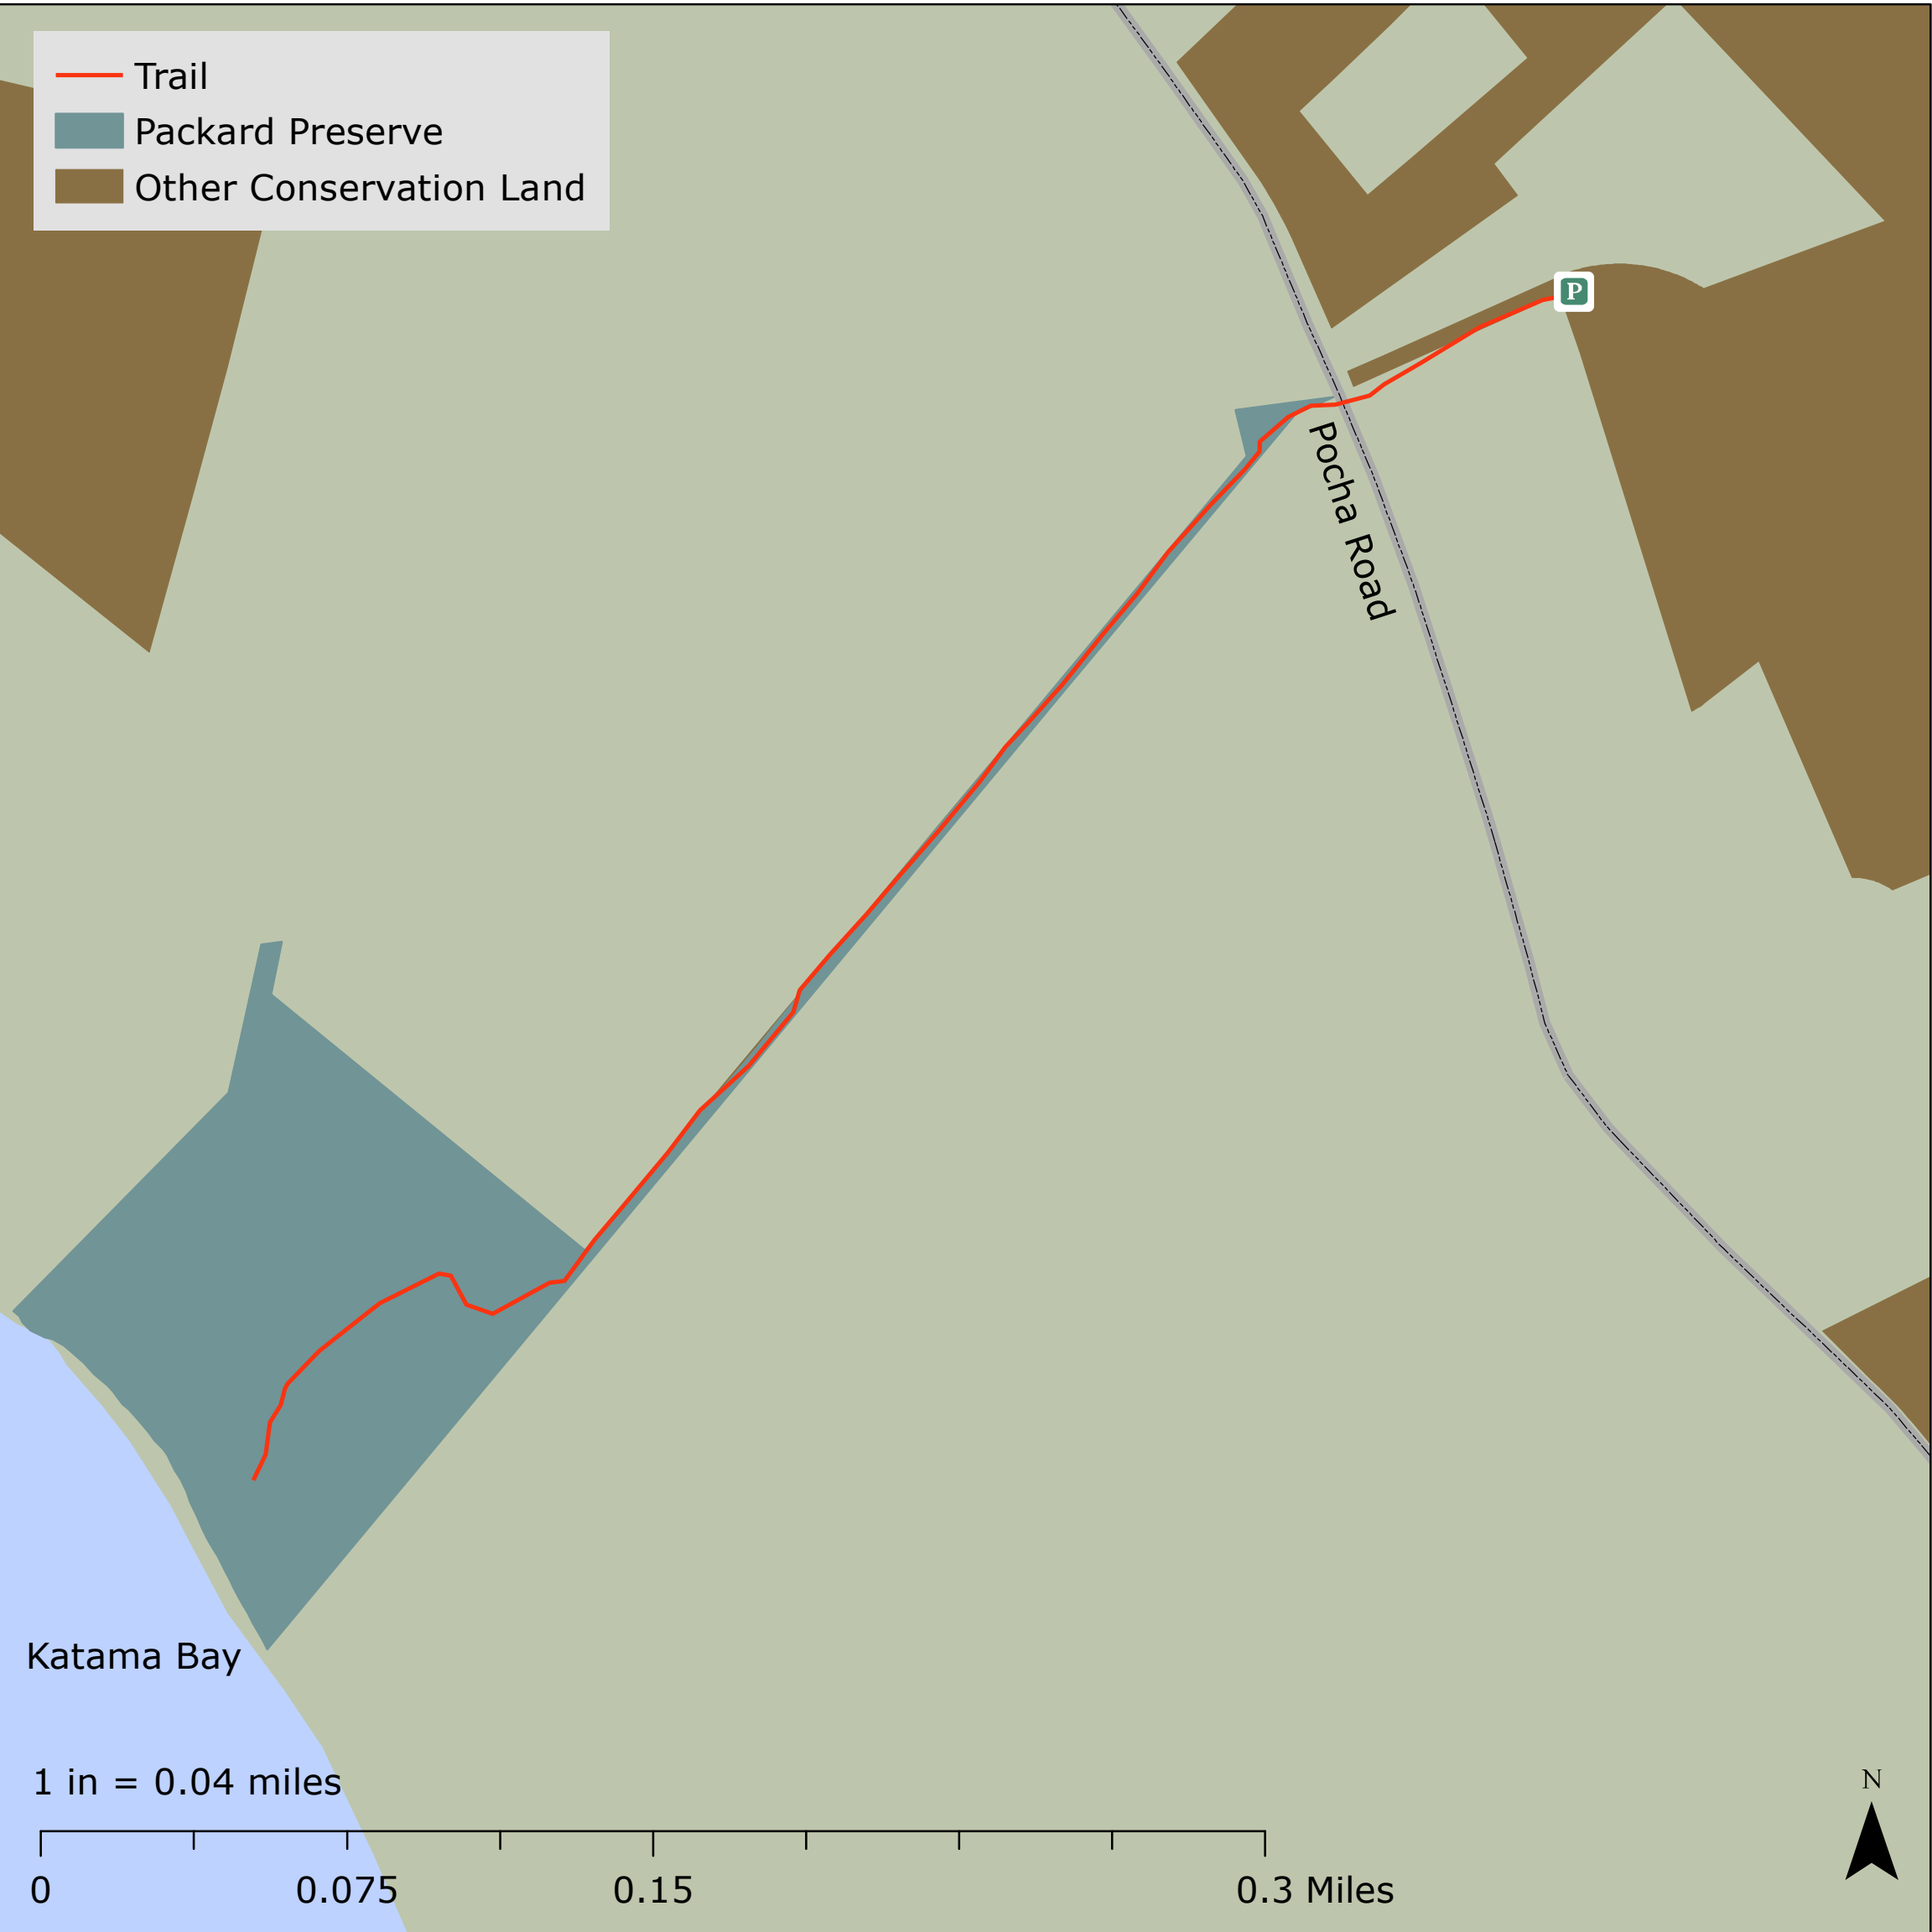

Trail
Packard Preserve
Other Conservation Land

Katama Bay

1 in = 0.04 miles

0 0.075 0.15 0.3 Miles

Pocha Road

P