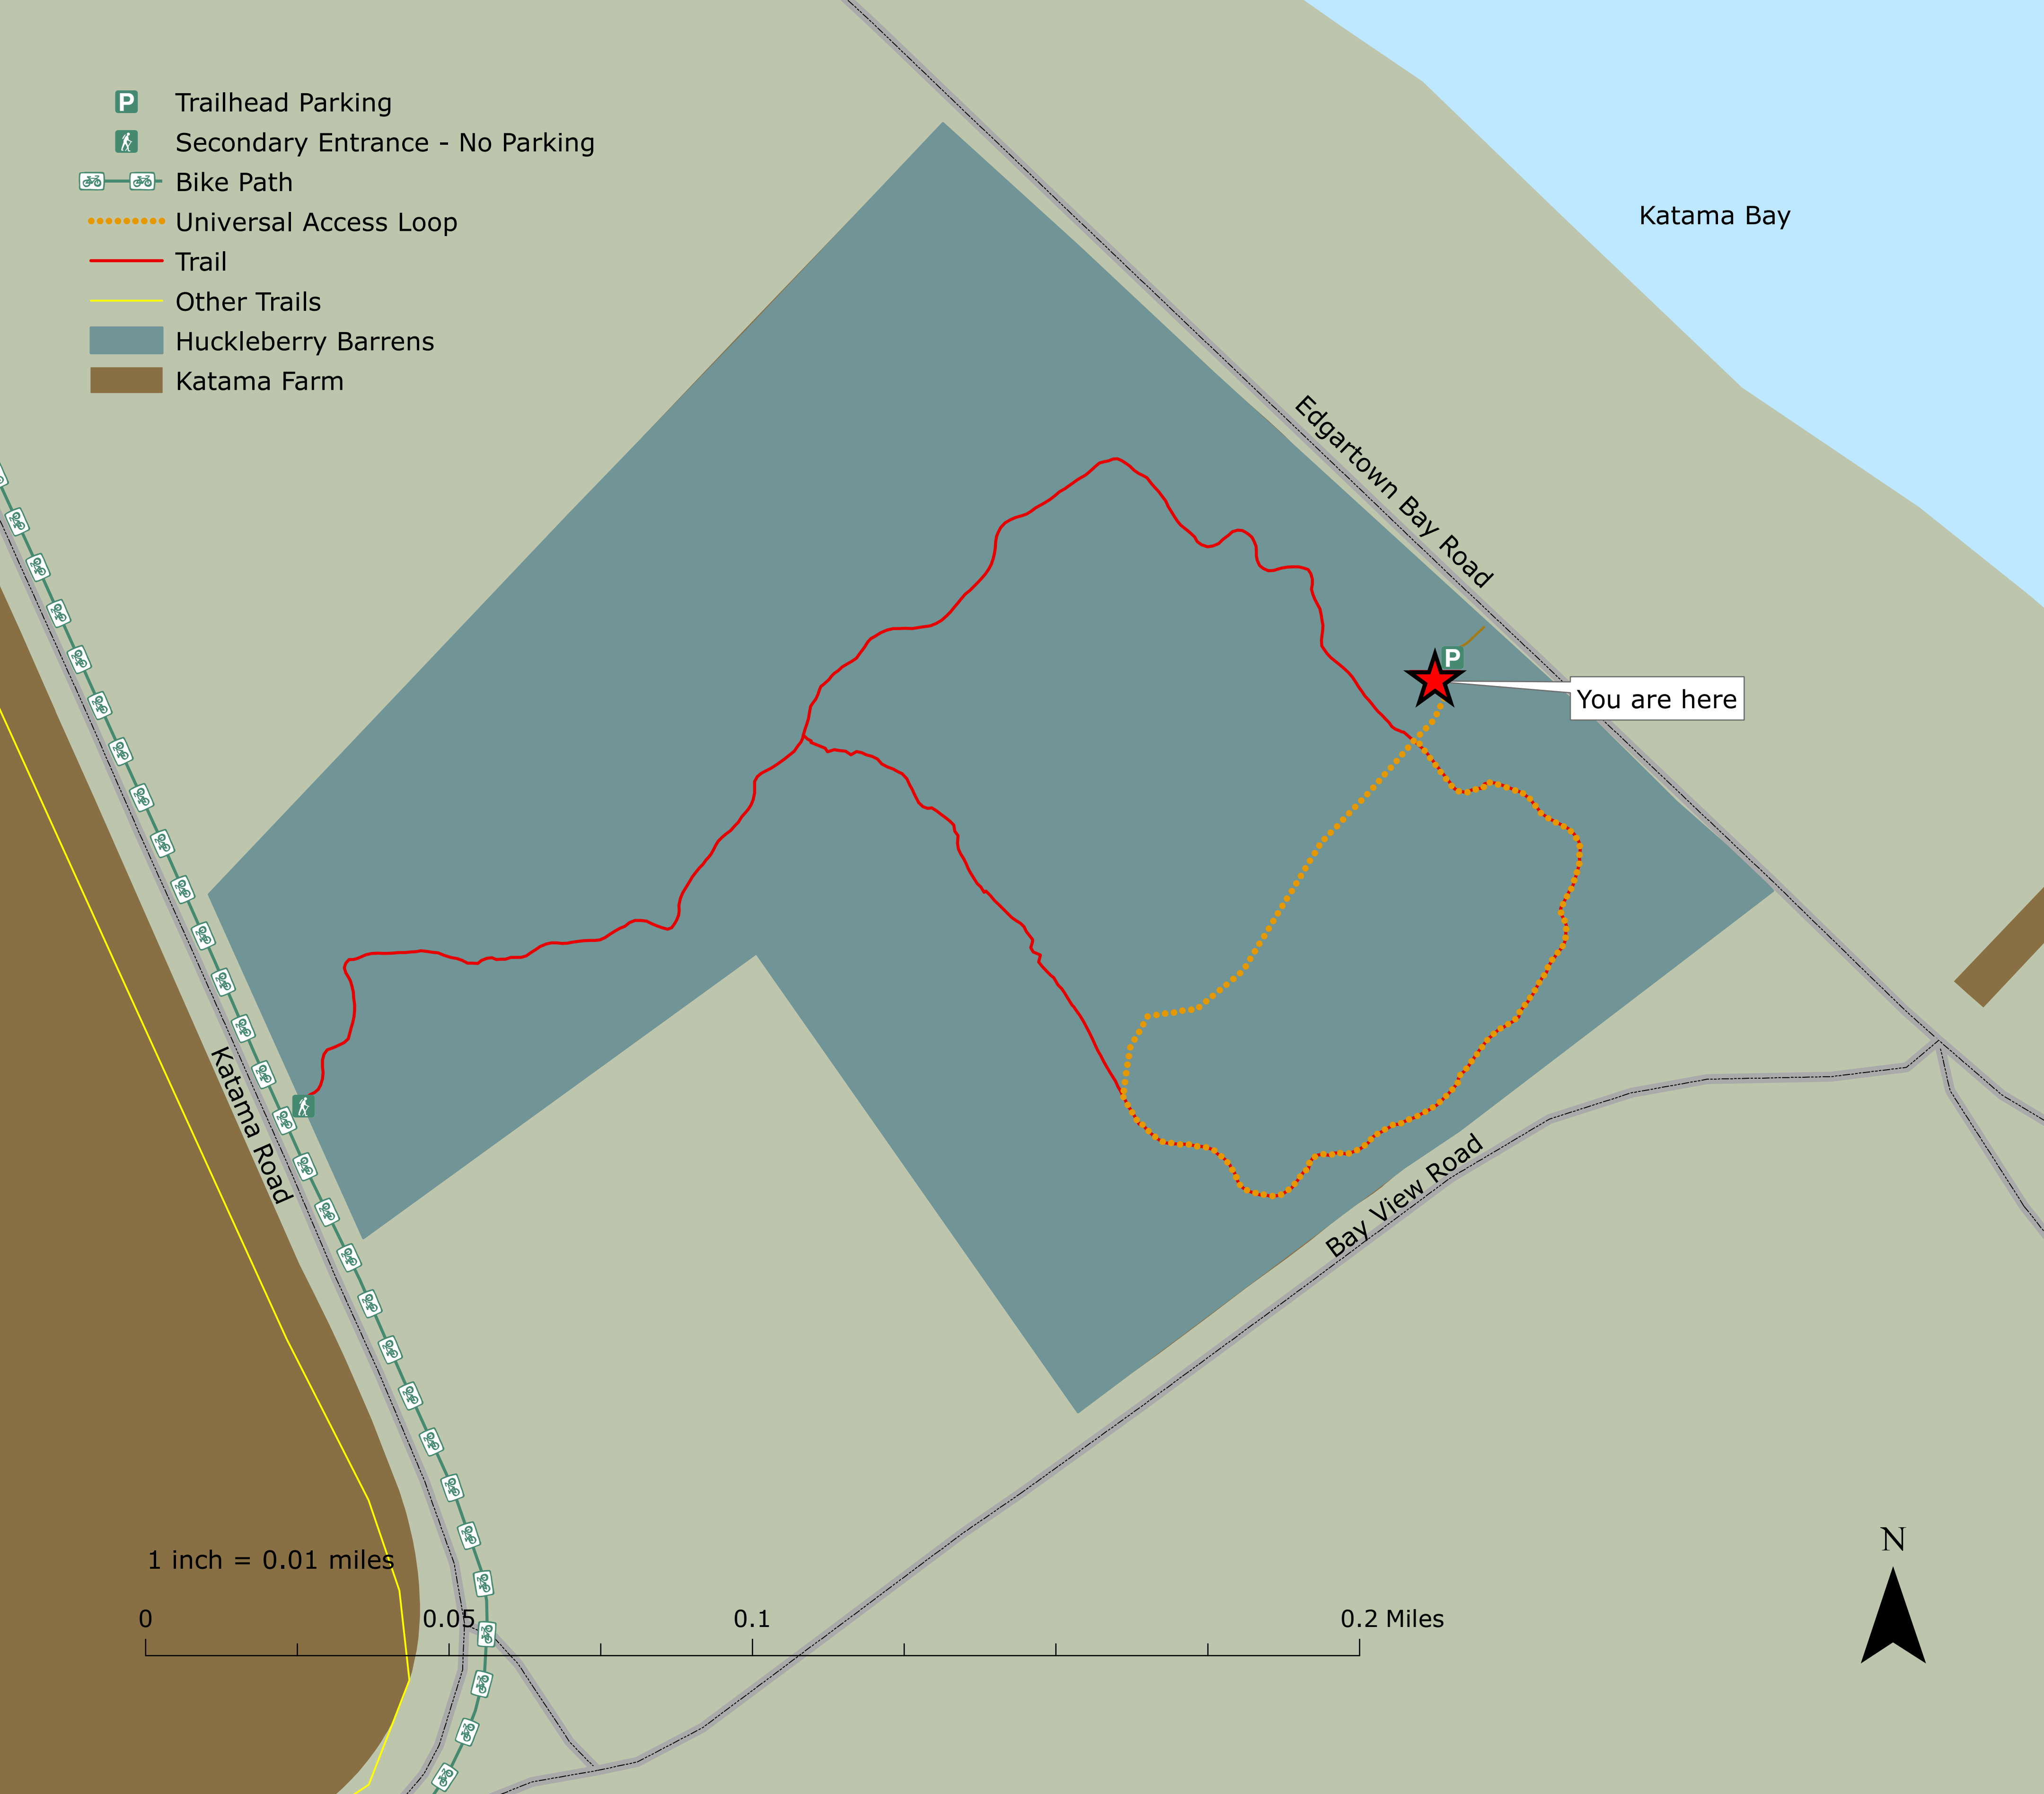

-  Trailhead Parking
-  Secondary Entrance - No Parking
-  Bike Path
-  Universal Access Loop
-  Trail
-  Other Trails
-  Huckleberry Barrens
-  Katama Farm

Katama Bay

Edgartown Bay Road

You are here

Katama Road

Bay View Road

1 inch = 0.01 miles

0 0.05 0.1 0.2 Miles